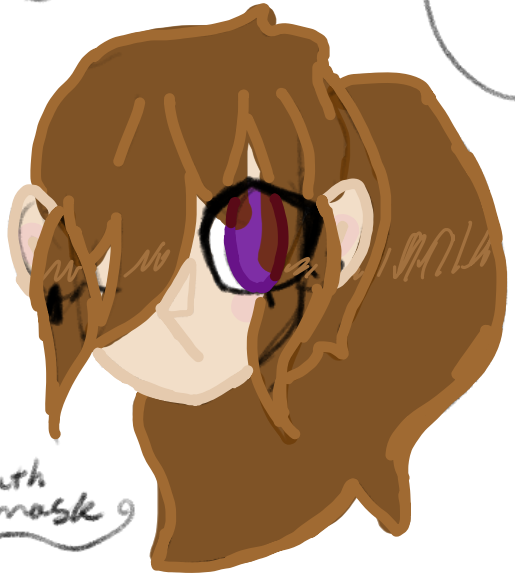

by @pink\_wof

Japanese

消える

Kieru (Koylee Atton)

means "vanish"

underneath mask 9